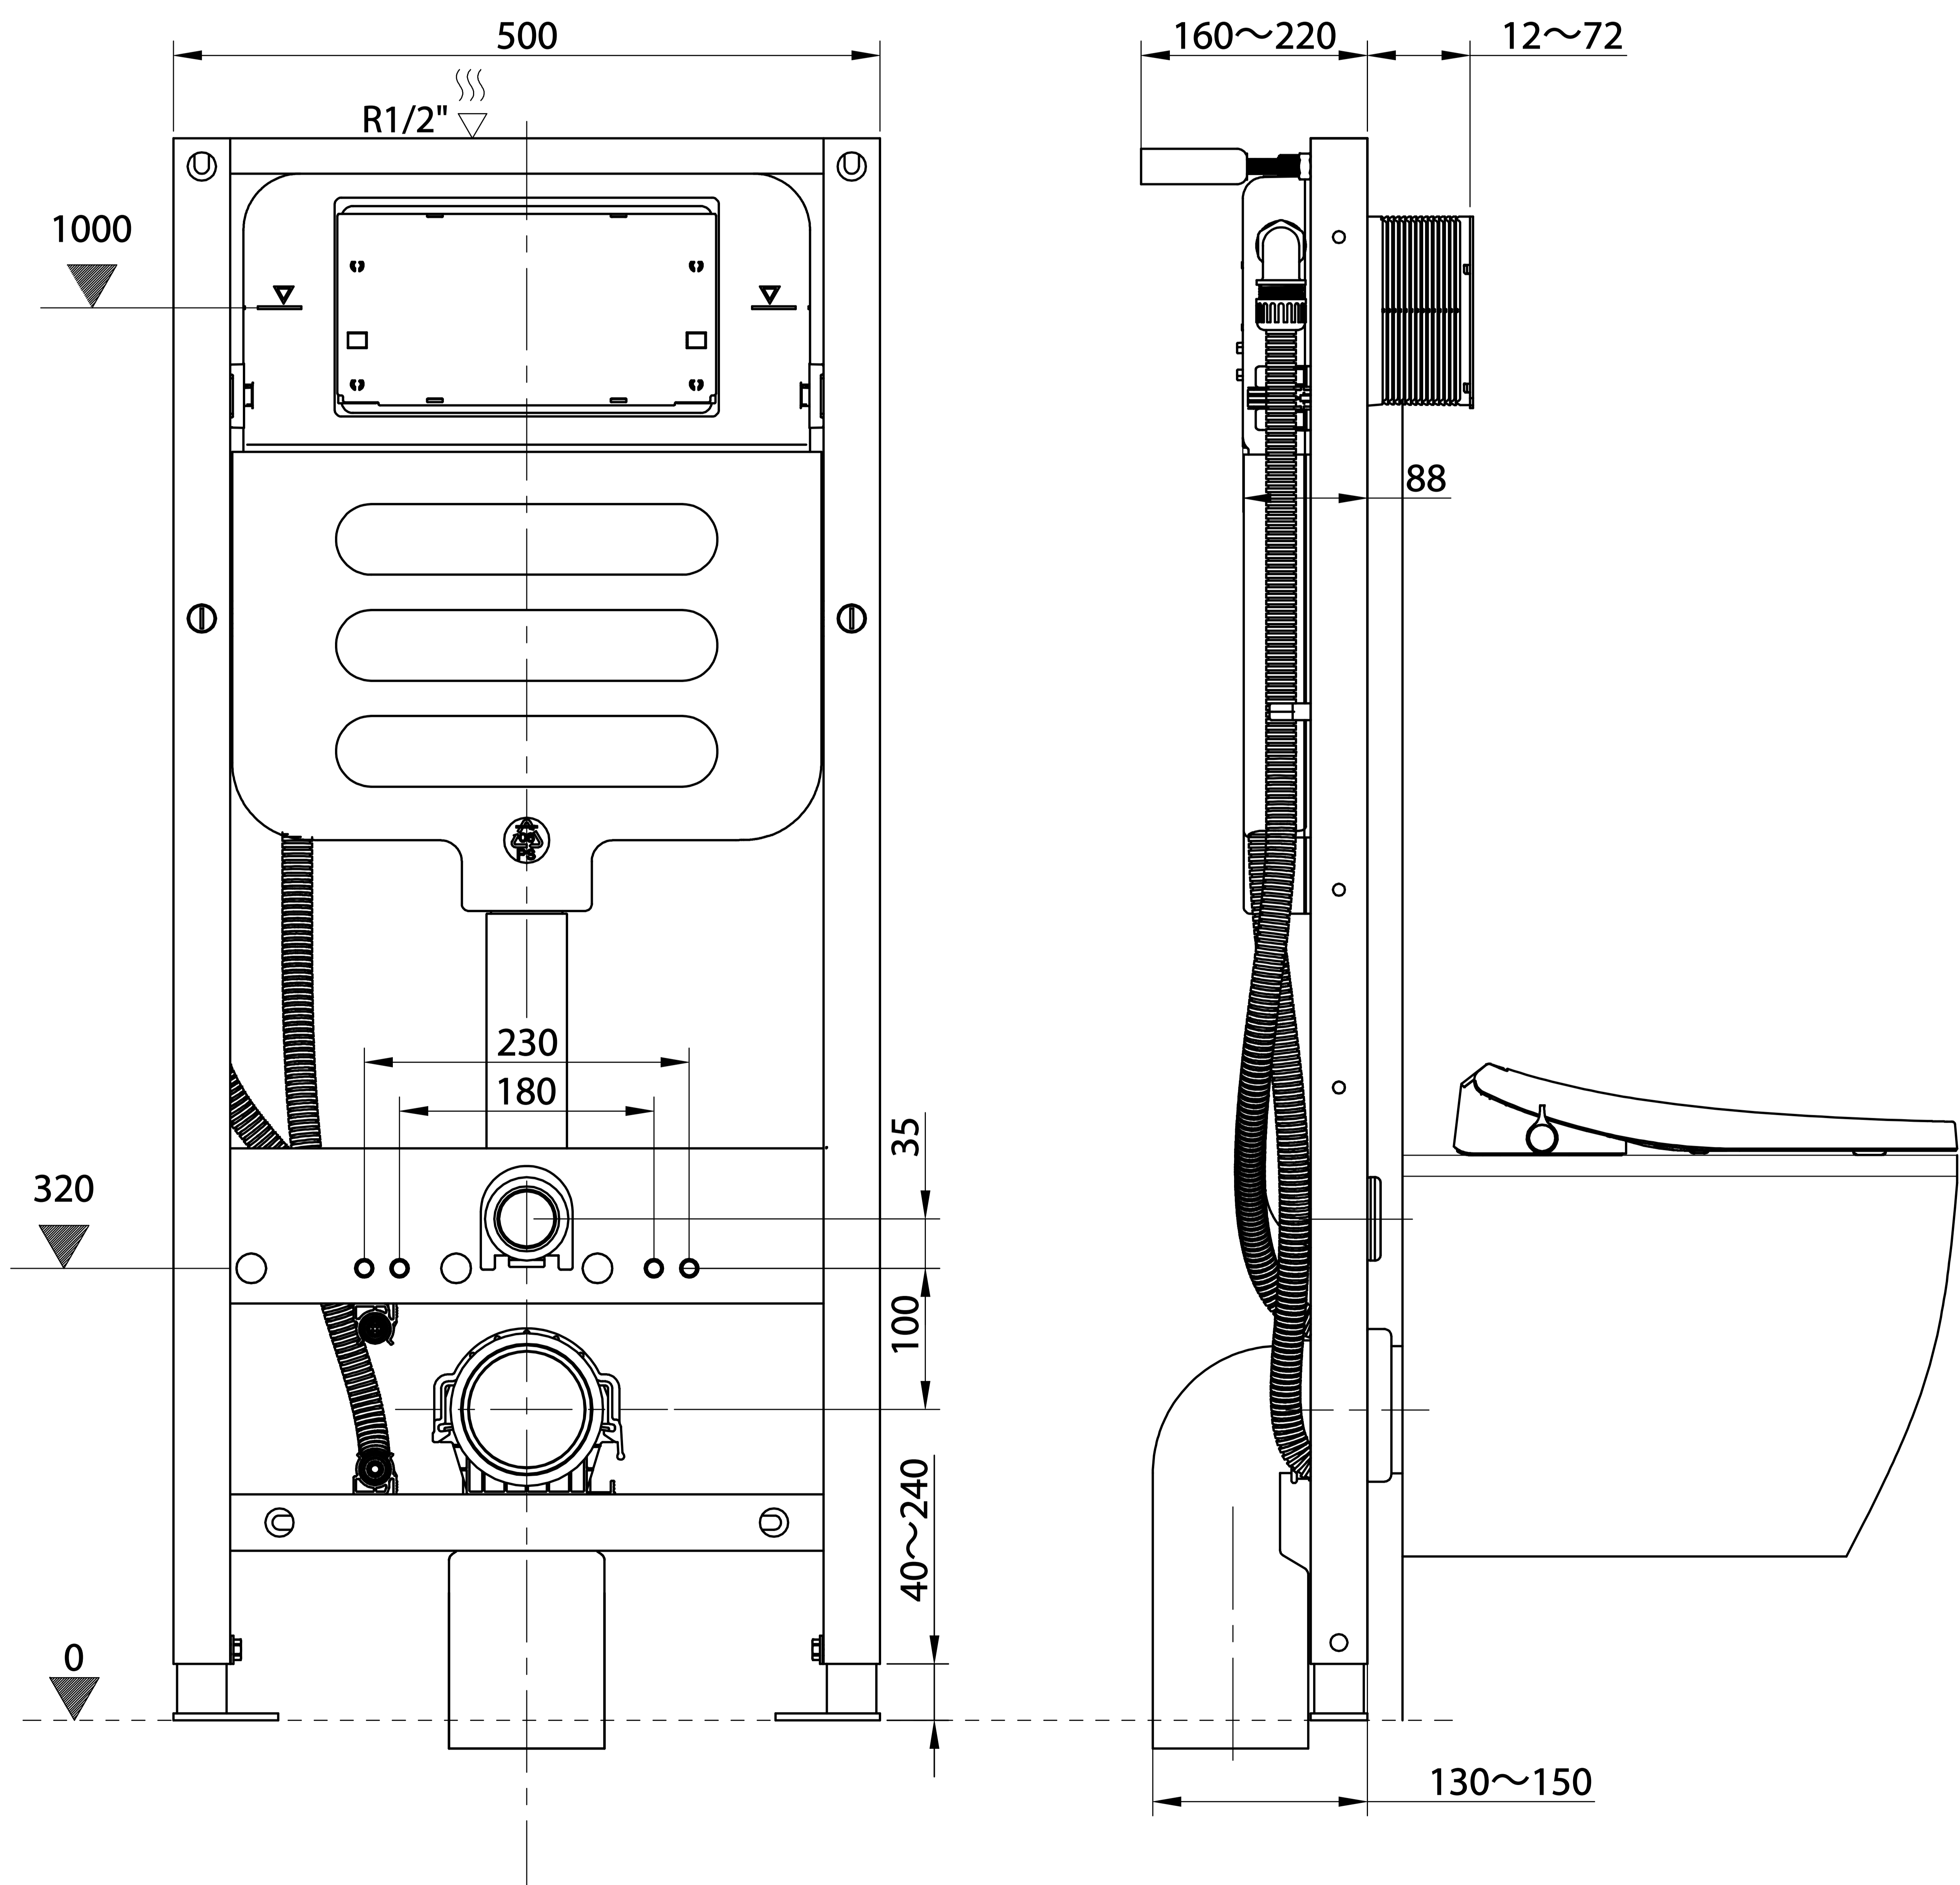

Concealed Cistern With Frame

Product Code : 1506

Technical Drawing

All dimension are in mm